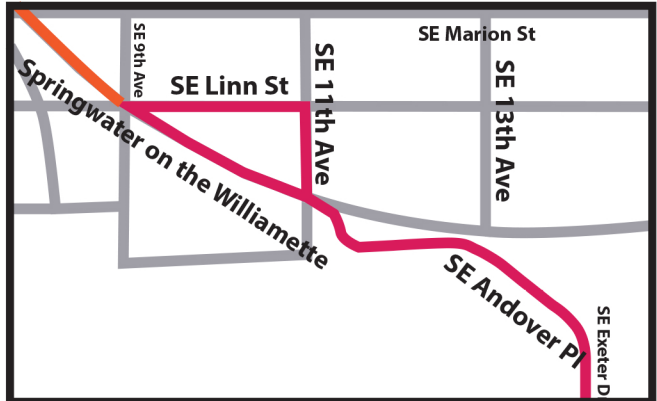

START/FINISH

ELKS LODGE

### 10K TURNAROUND

 WATER/AID STATION

 5K  10K  HALF MARATHON