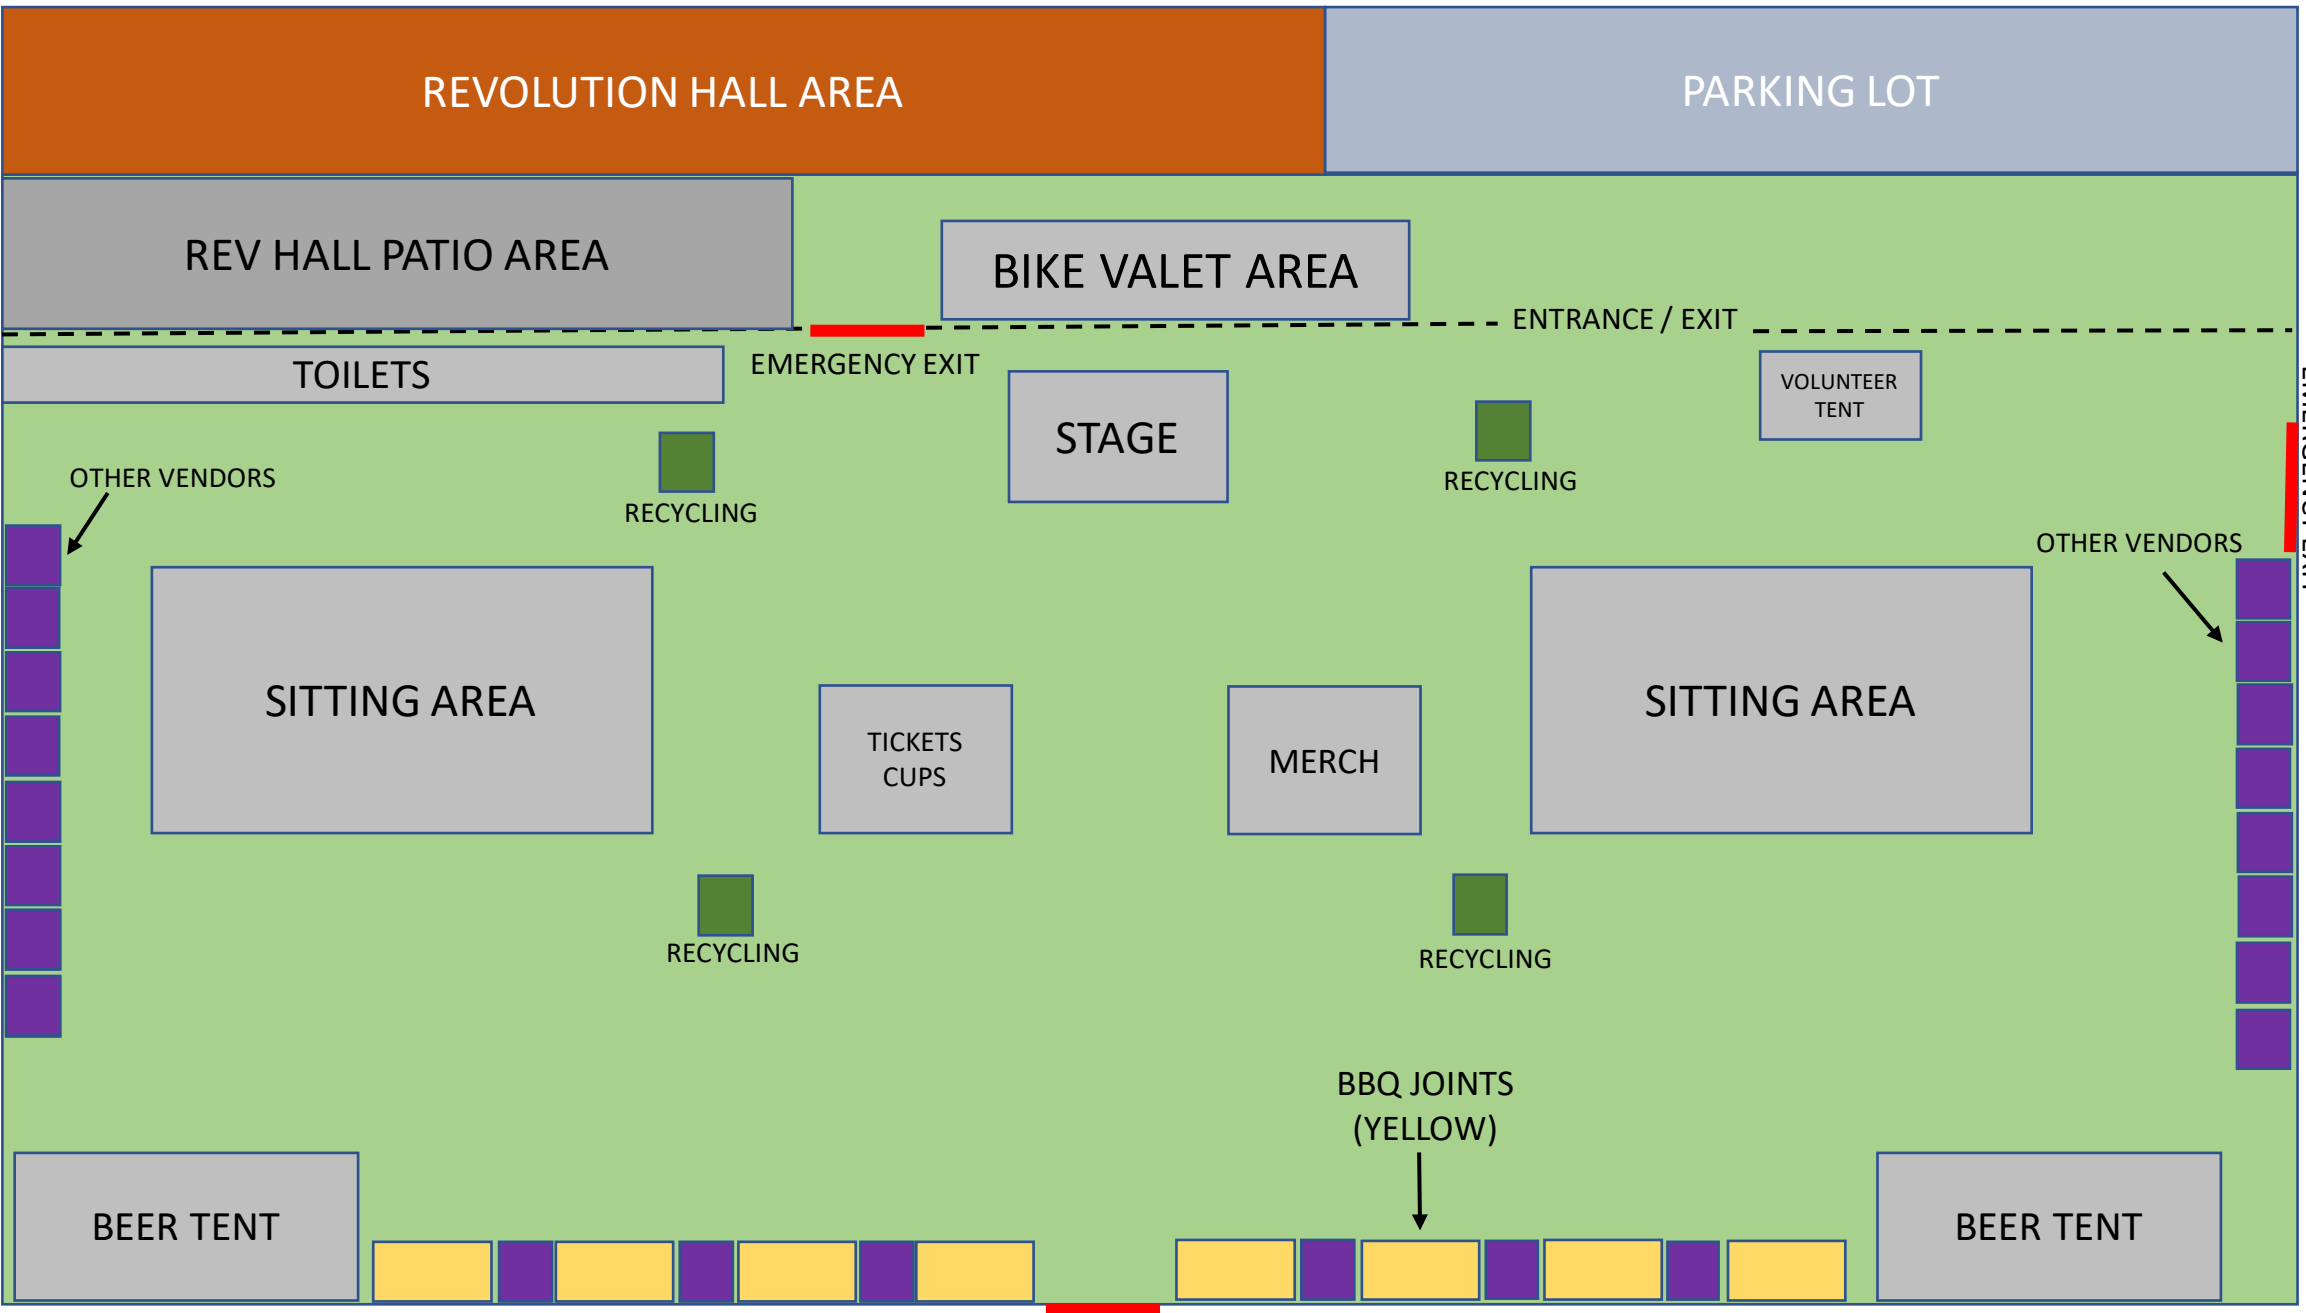

SE STARK ST.

SE ALDER ST.

REVOLUTION HALL AREA

PARKING LOT

REV HALL PATIO AREA

BIKE VALET AREA

ENTRANCE / EXIT

TOILETS

EMERGENCY EXIT

STAGE

VOLUNTEER TENT

OTHER VENDORS

RECYCLING

RECYCLING

OTHER VENDORS

SITTING AREA

TICKETS CUPS

MERCH

SITTING AREA

RECYCLING

RECYCLING

BEER TENT

BBQ JOINTS (YELLOW)

BEER TENT

EMERGENCY EXIT

SE 12TH AVE.