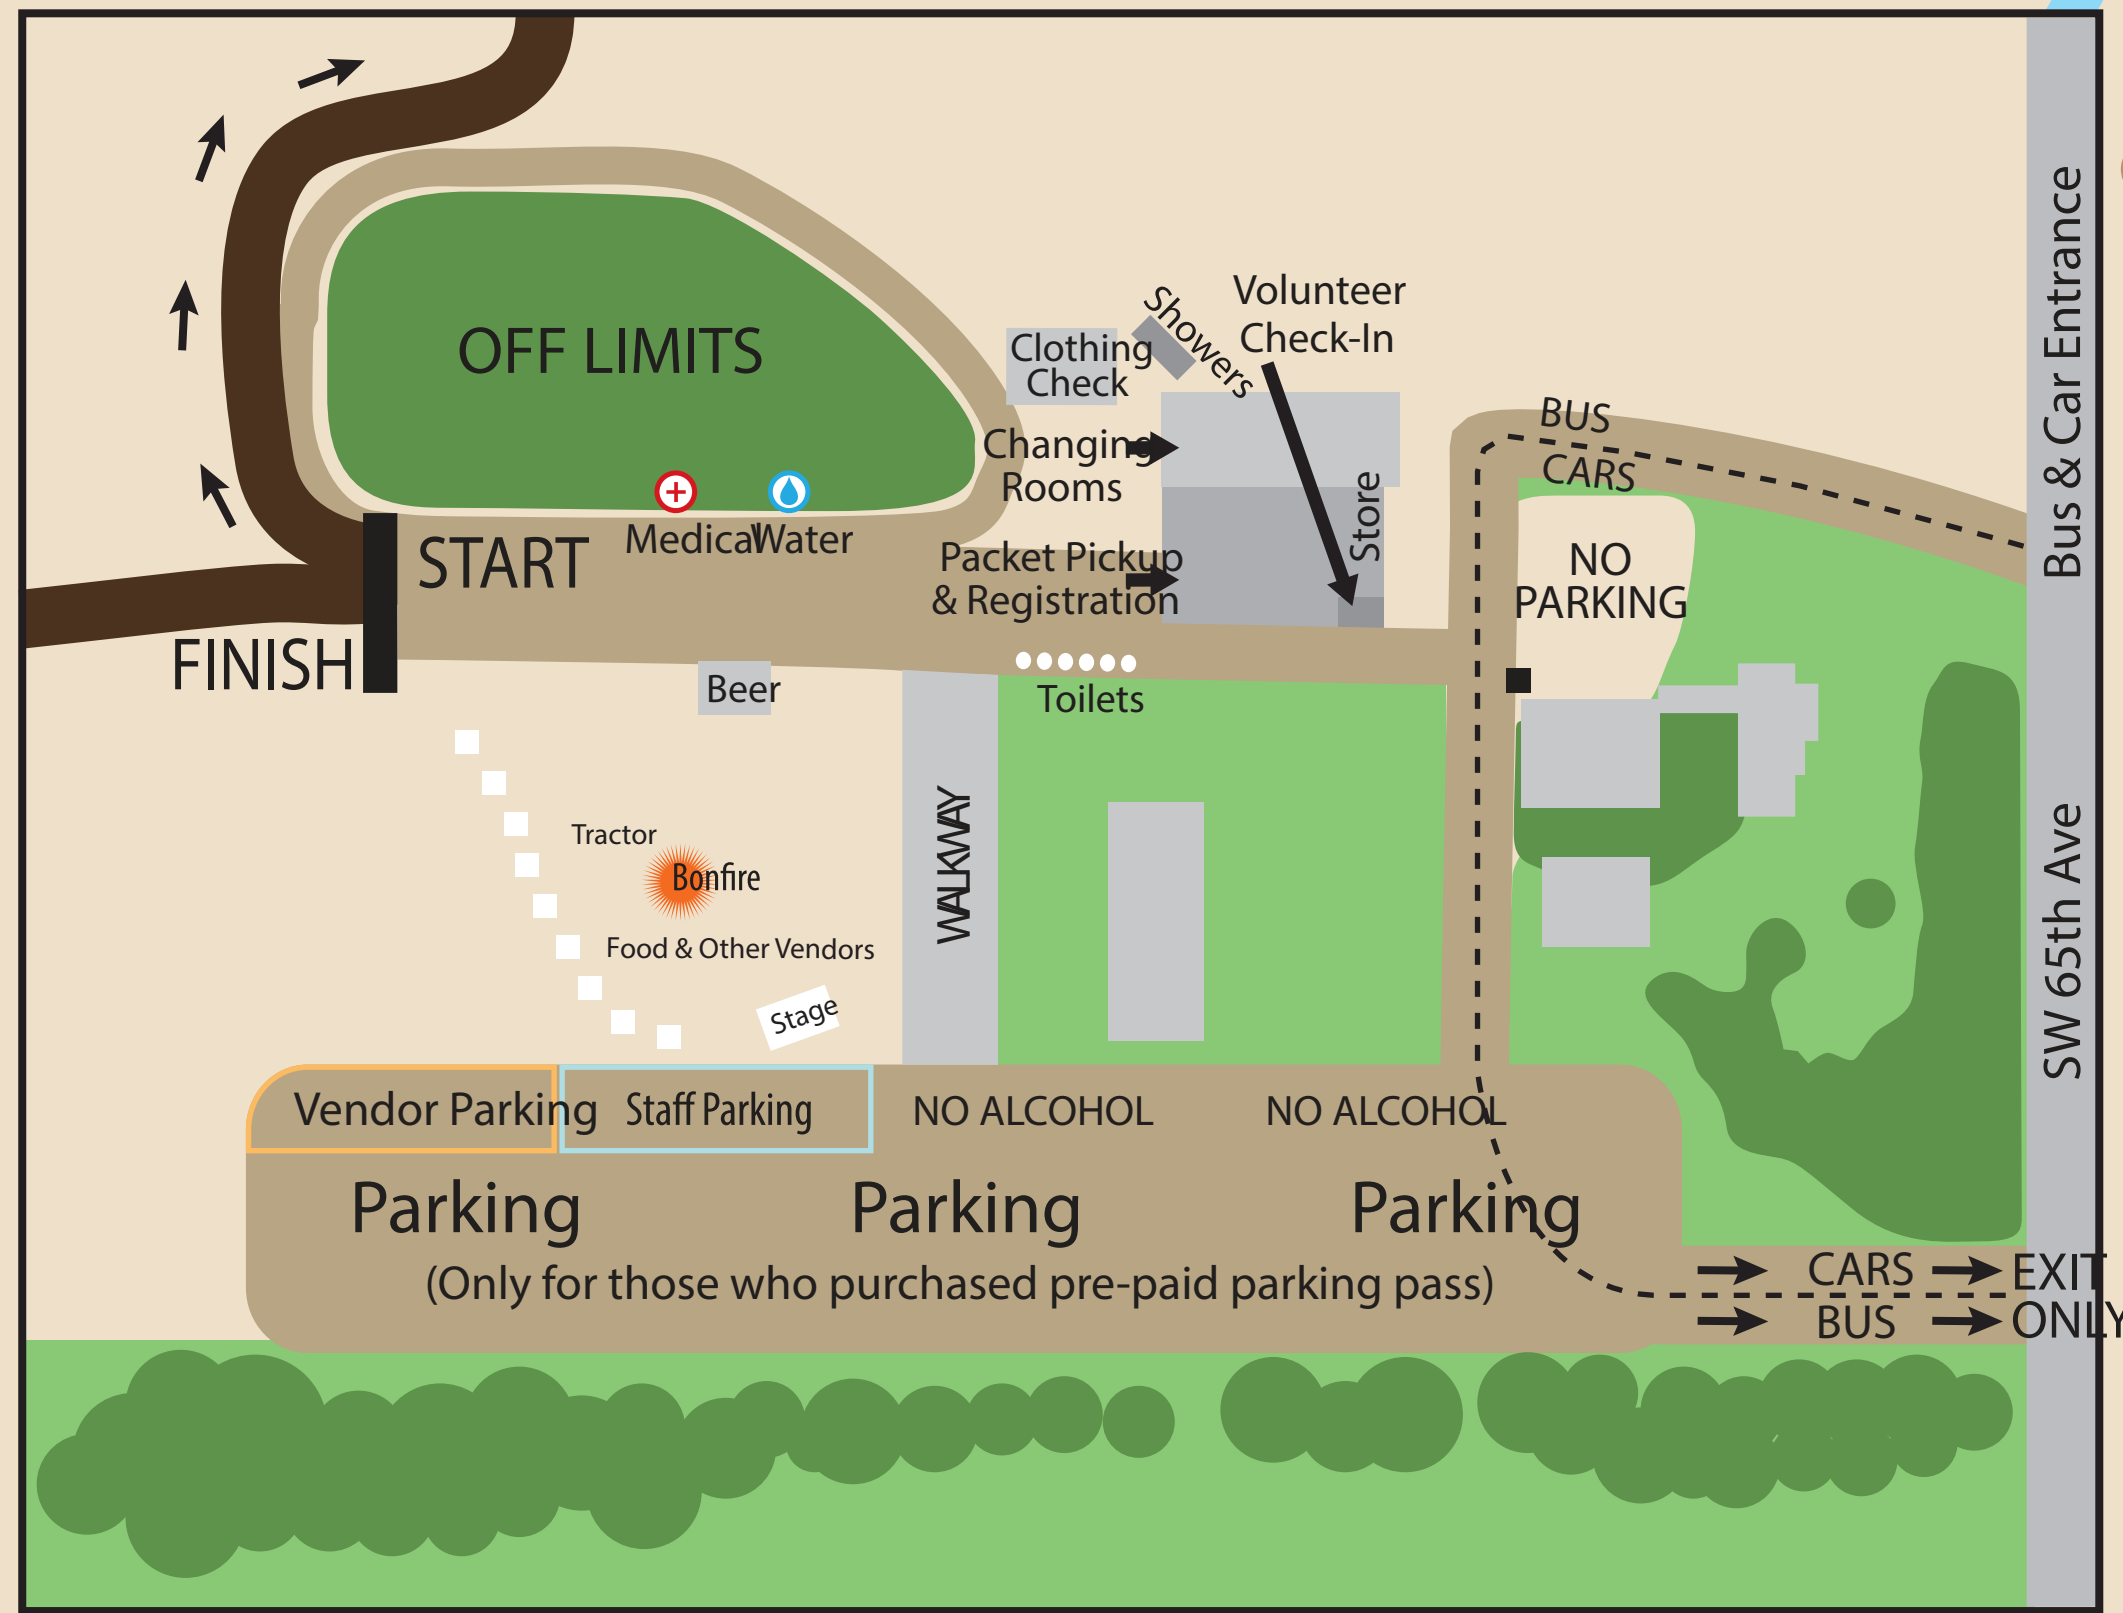

5K, 10K OBSTACLE MUD RUN

PARKING FEES	
Rolling Hills Church	FREE!
Lee Farms	\$10 per vehicle

- 1 Mud-Pit Limbo
 - 2 Muddy Over / Under
 - 3 Carry Heavy Sh*t
 - 4 Pull Your Weight
 - 5 Tightrope Walk
 - 6 Hurdles
 - 7 Tire Field
 - 8 Beer Chug / Water Station
 - 9 Teeter Taughter
 - 10 Rope Bridge
 - 11 Flippin Big Tires
 - 12 Sisyphus
 - 13 Shoe Grabber
 - 14 Quick Sand / Giant Mud Pit
 - 15 Creek Crossing
 - 16 Muddy Creek Wall
 - 17 Slip N Slide
 - 18 Mud Rope Wall
 - 19 Stepping Stones
 - 20 Zig Zag Tunnels
 - 21 Hog Wash
 - 22 Til Death Do You Part
- Water Stop
 Aid Station

65th Ave