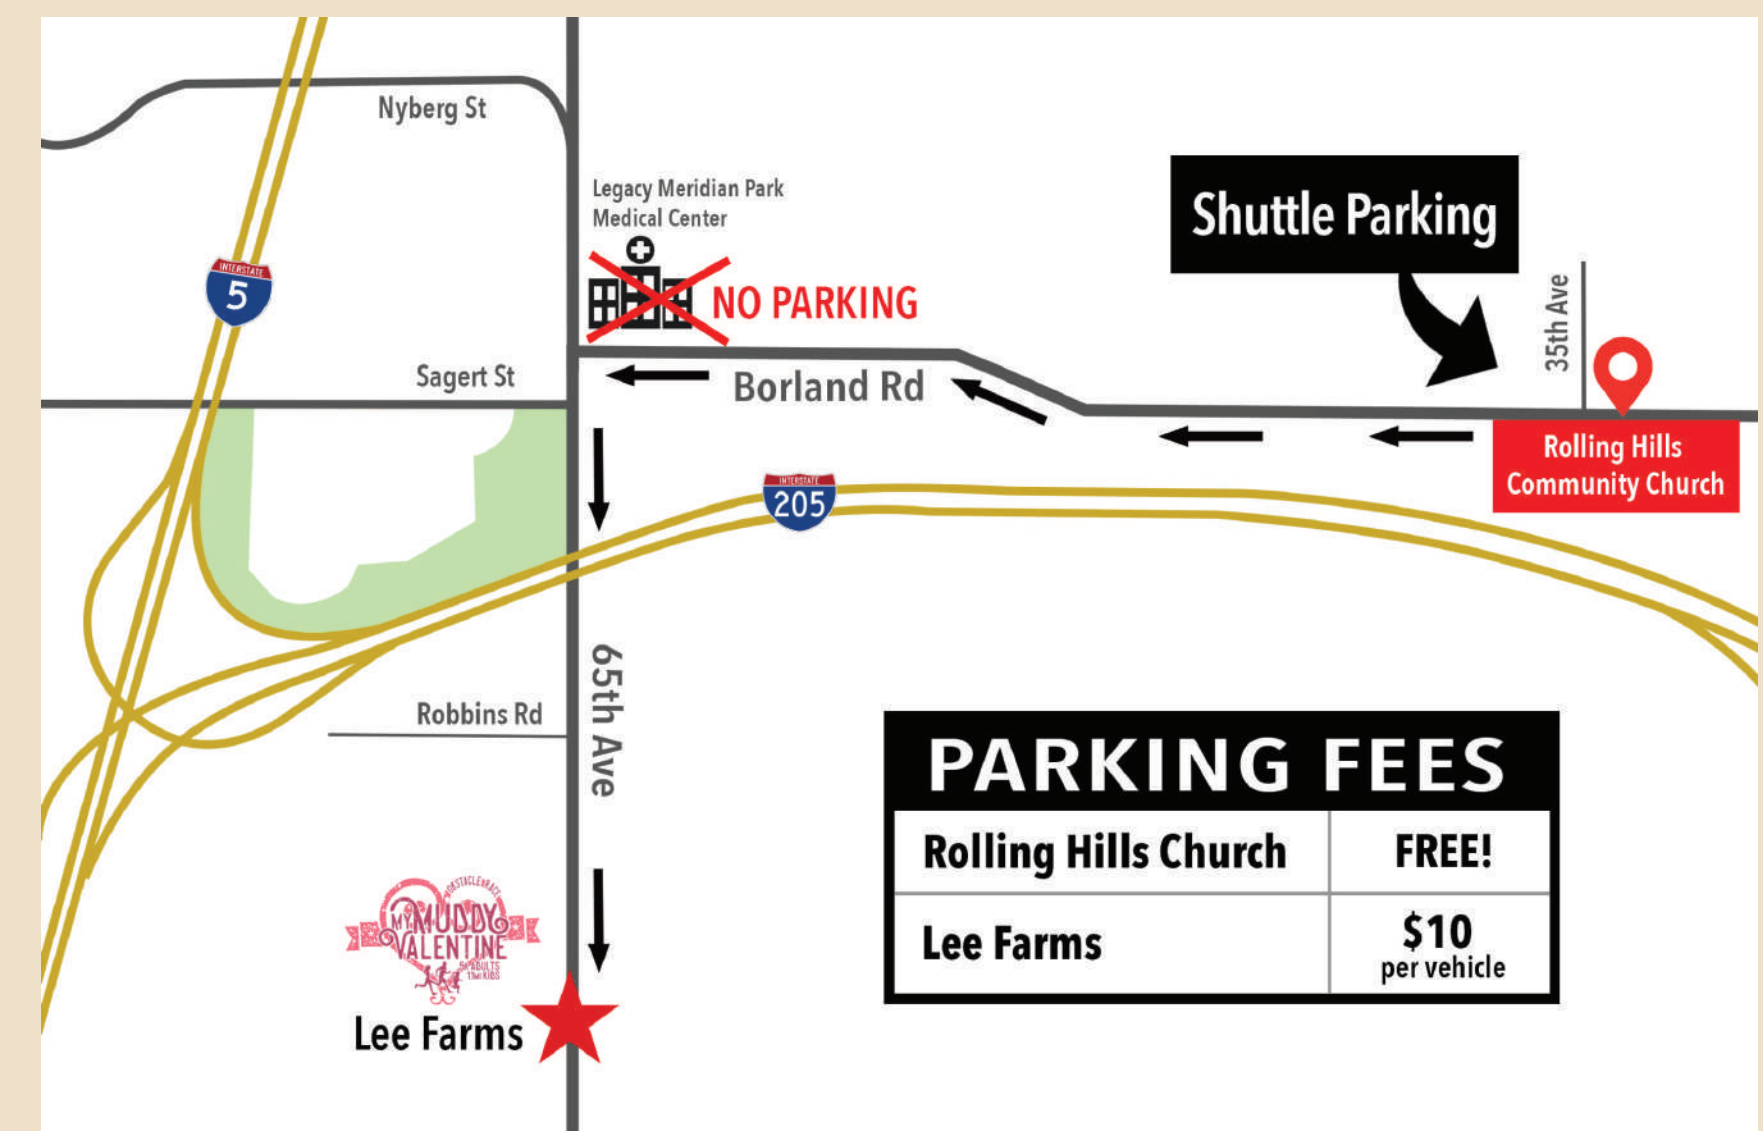

5K, 10K OBSTACLE MUD RUN

PARKING FEES	
Rolling Hills Church	FREE!
Lee Farms	\$10 per vehicle

- 1 Mud-Pit Limbo
 - 2 Muddy Over / Under
 - 3 Carry Heavy Sh*t
 - 4 Pull Your Weight
 - 5 Tightrope Walk
 - 6 Hurdles
 - 7 Tire Field
 - 8 Beer Chug / Water Station
 - 9 Teeter Taughter
 - 10 Rope Bridge
 - 11 Flippin Big Tires
 - 12 Sisyphus
 - 13 Shoe Grabber
 - 14 Quick Sand / Giant Mud Pit
 - 15 Creek Crossing
 - 16 Muddy Creek Wall
 - 17 Slip N Slide
 - 18 Mud Rope Wall
 - 19 Stepping Stones
 - 20 Zig Zag Tunnels
 - 21 Hog Wash
 - 22 Til Death Do You Part
- Water Stop
 Aid Station

65th Ave